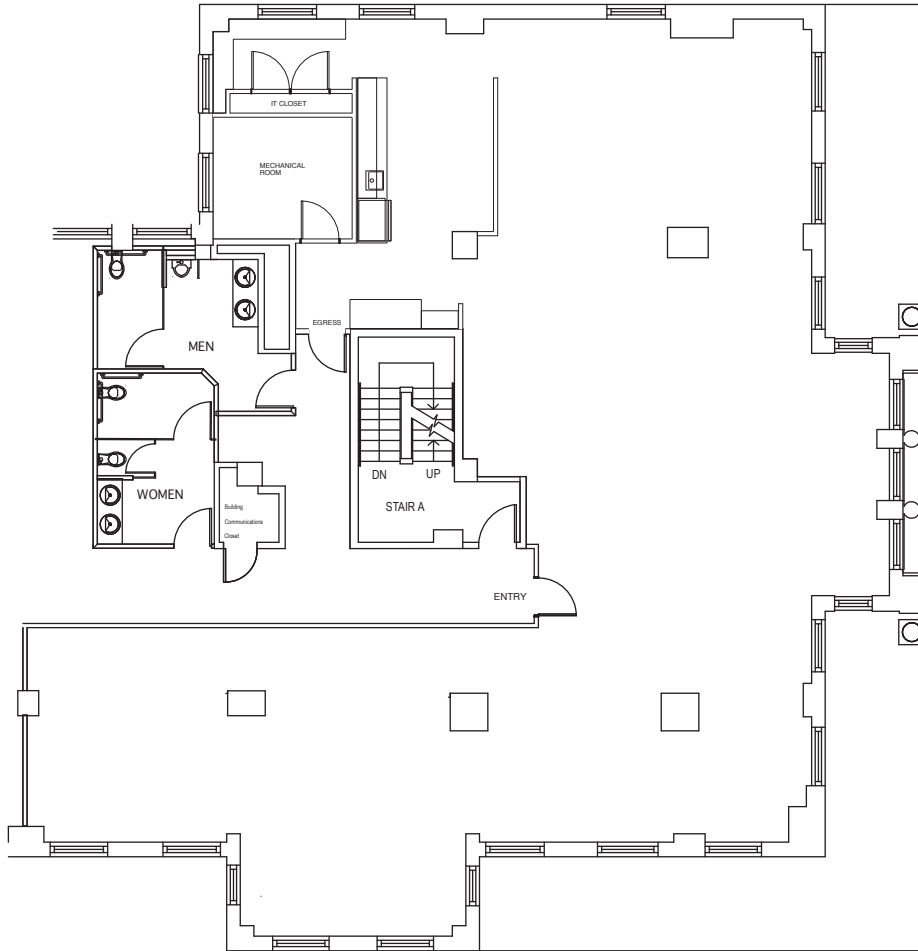

# 17TH FLOOR

Partial Floor | Open Plan

5,684 SF

AS BUILT

TEST FIT

57W57

# 17TH FLOOR

Partial Floor | Open Plan

5,684 SF

57W57

# 17TH FLOOR

Partial Floor | Open Plan

5,684 SF

57W57

Colliers