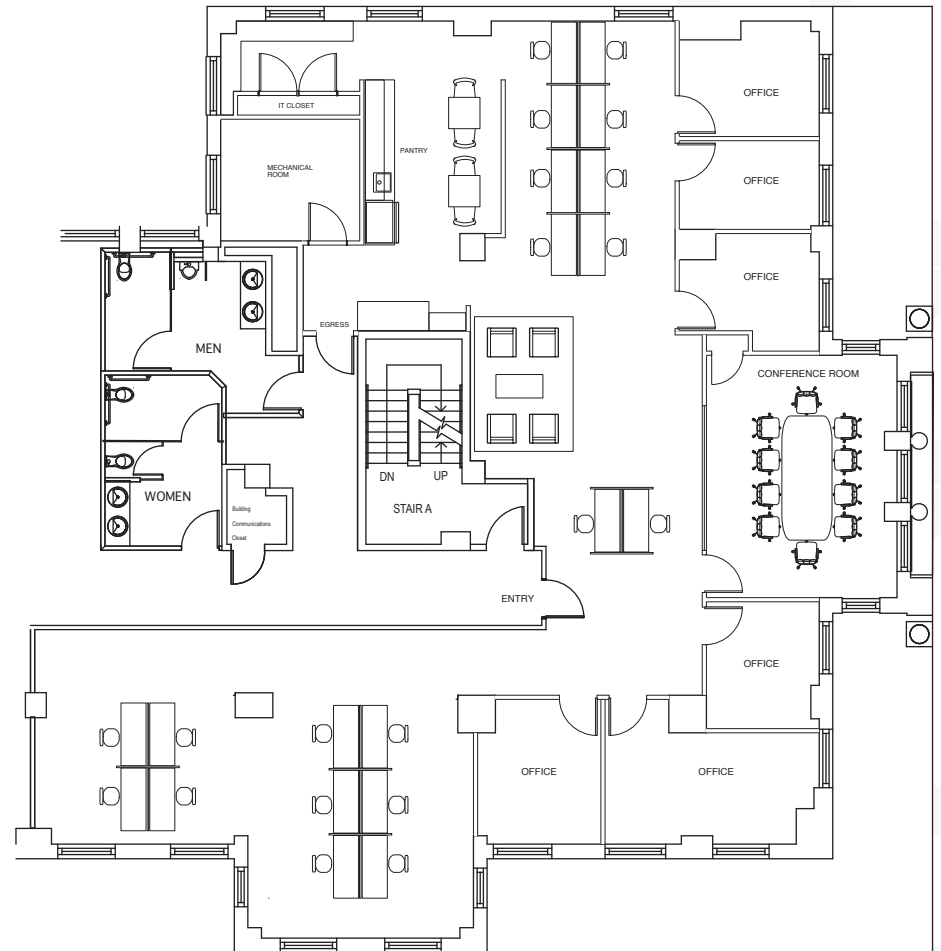

# 17TH FLOOR

Partial Floor | Open Plan

5,684 SF

AS BUILT

TEST FIT

57W57

# 17TH FLOOR

Partial Floor | Open Plan

5,684 SF

57W57

# 17TH FLOOR

Partial Floor | Open Plan

5,684 SF

57W57

Colliers