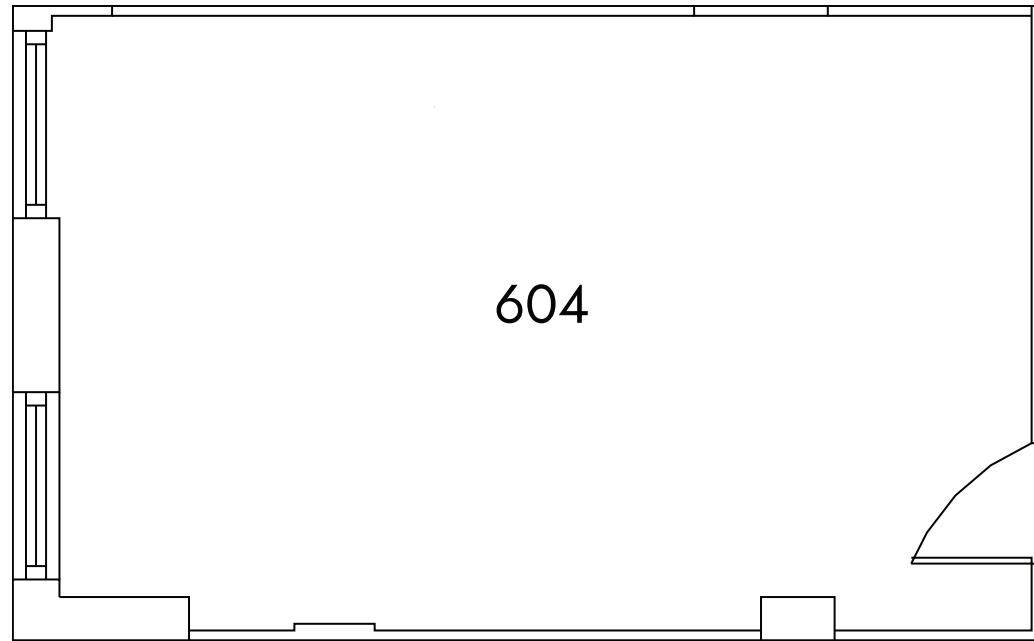

SUITE 604

Partial 6th Floor | Open Plan

659 SF

57W57