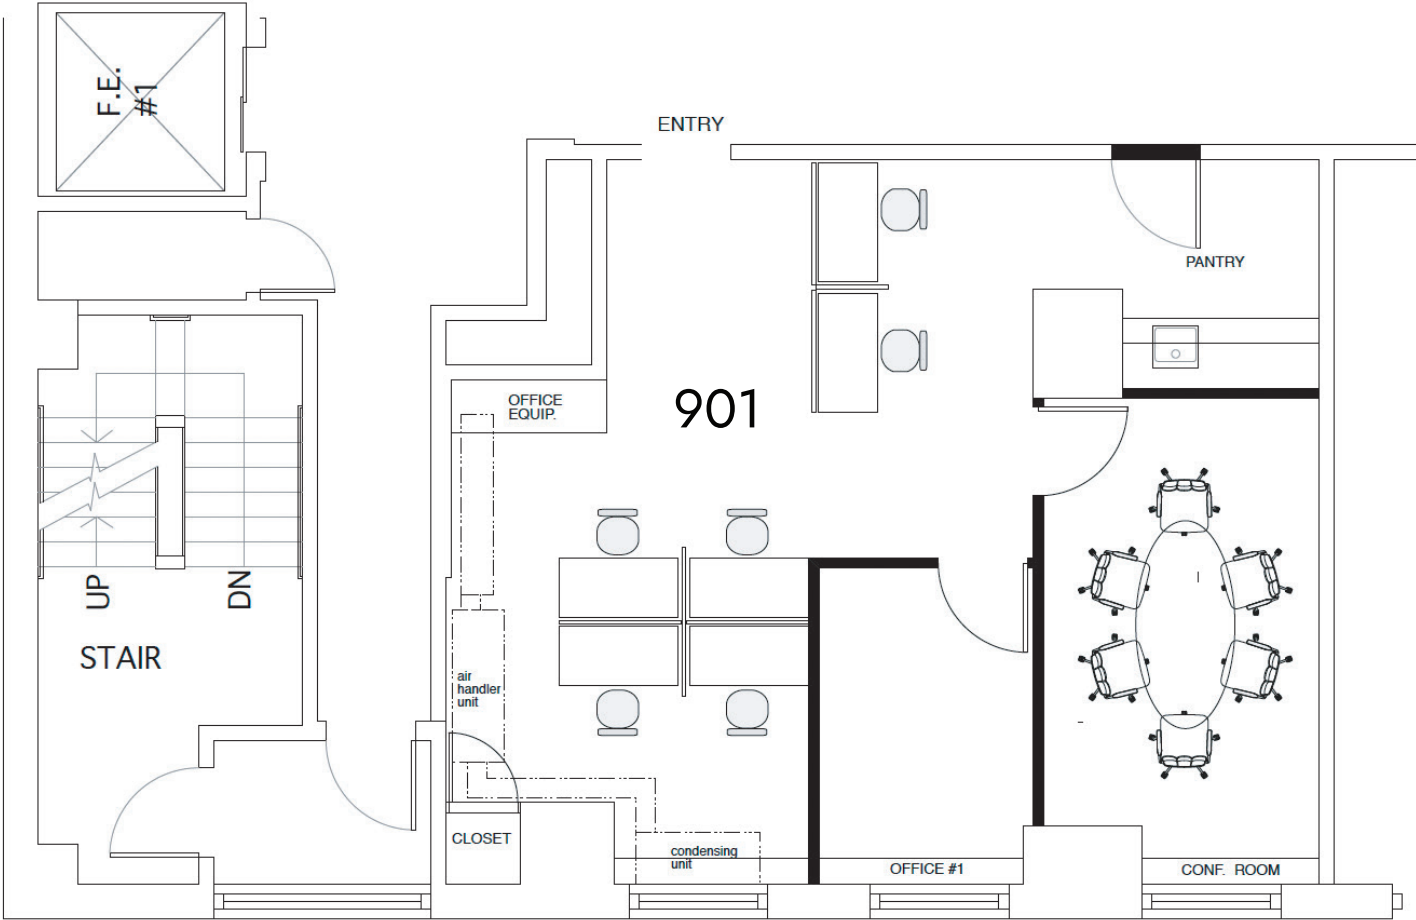

SUITE 901

Partial 9th Floor | Open Plan

1,216 SF

57W57