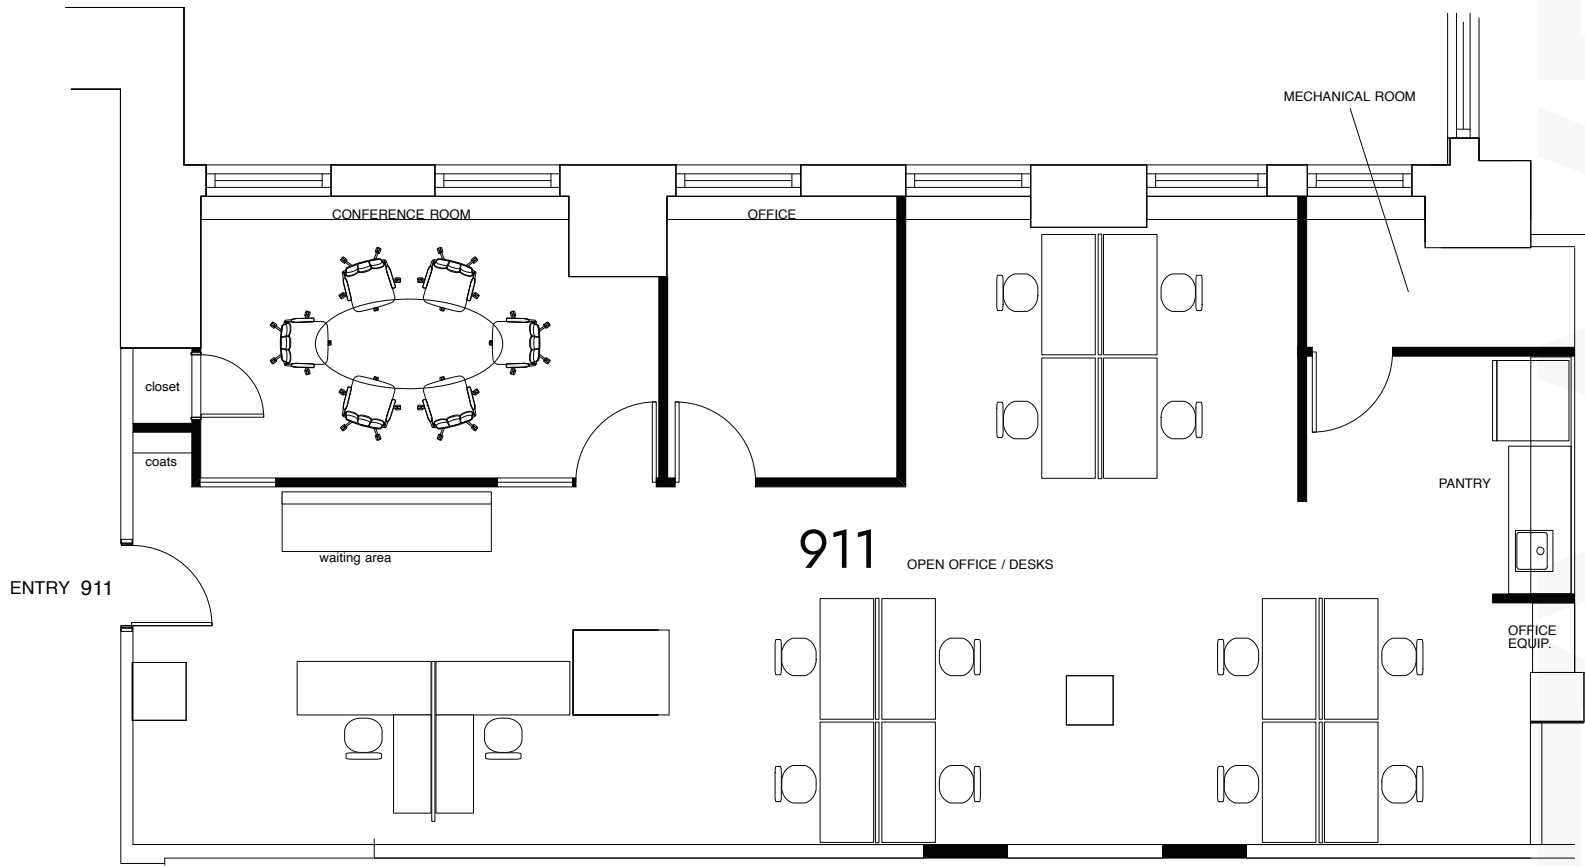

SUITE 911

Partial 9th Floor | Open Plan

2,246 SF

57W57