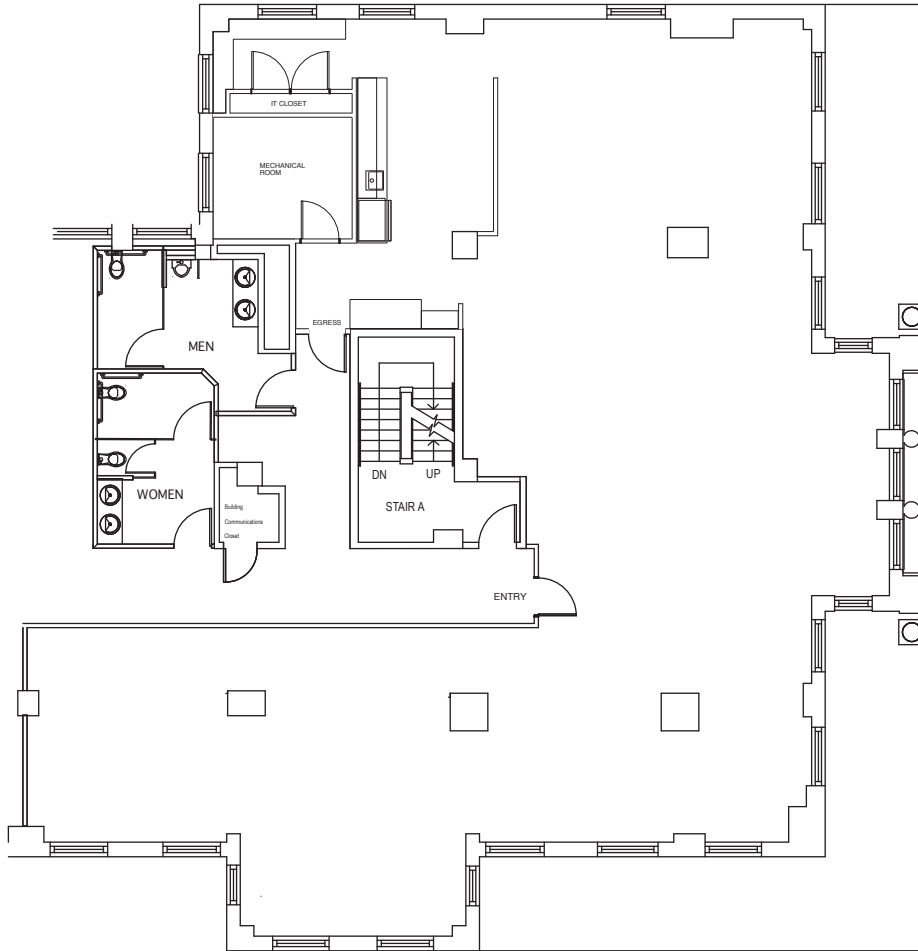

17TH FLOOR

Partial Floor | Open Plan

5,684 SF

AS BUILT

TEST FIT

57W57

17TH FLOOR

Partial Floor | Open Plan

5,684 SF

57W57

17TH FLOOR

Partial Floor | Open Plan

5,684 SF

57W57

Colliers