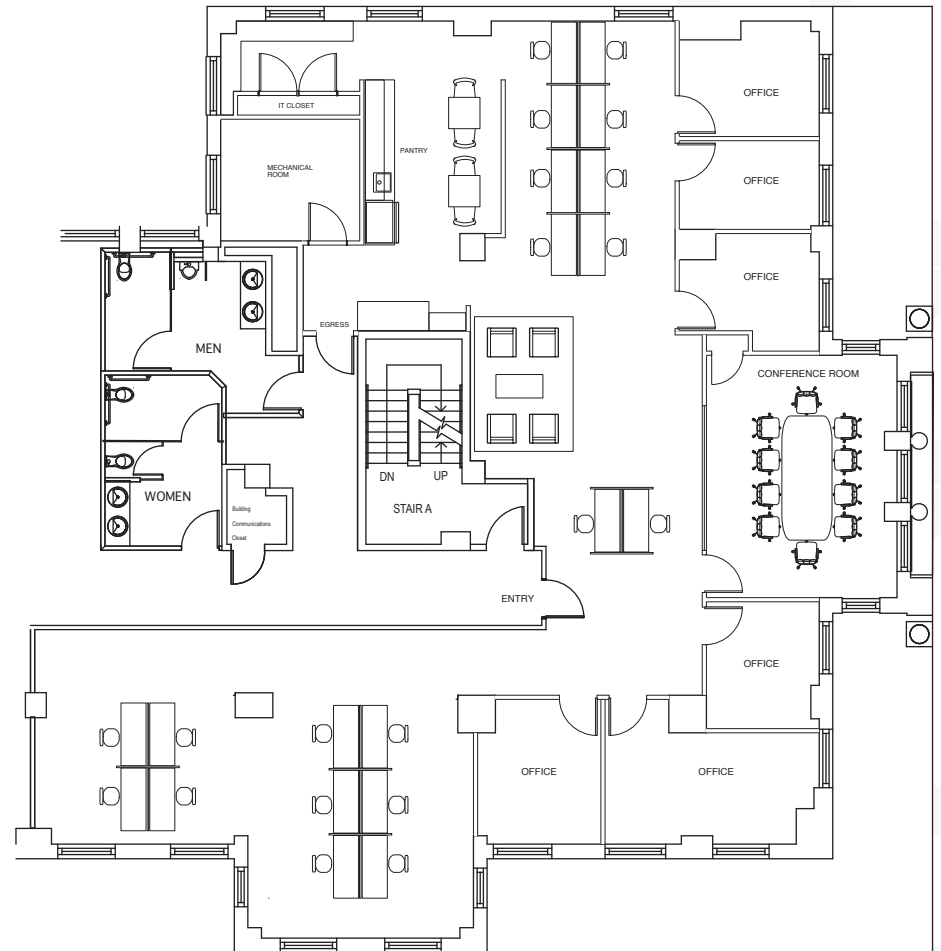

17TH FLOOR

Partial Floor | Open Plan

5,684 SF

AS BUILT

TEST FIT

57W57

17TH FLOOR

Partial Floor | Open Plan

5,684 SF

57W57

17TH FLOOR

Partial Floor | Open Plan

5,684 SF

57W57

Colliers